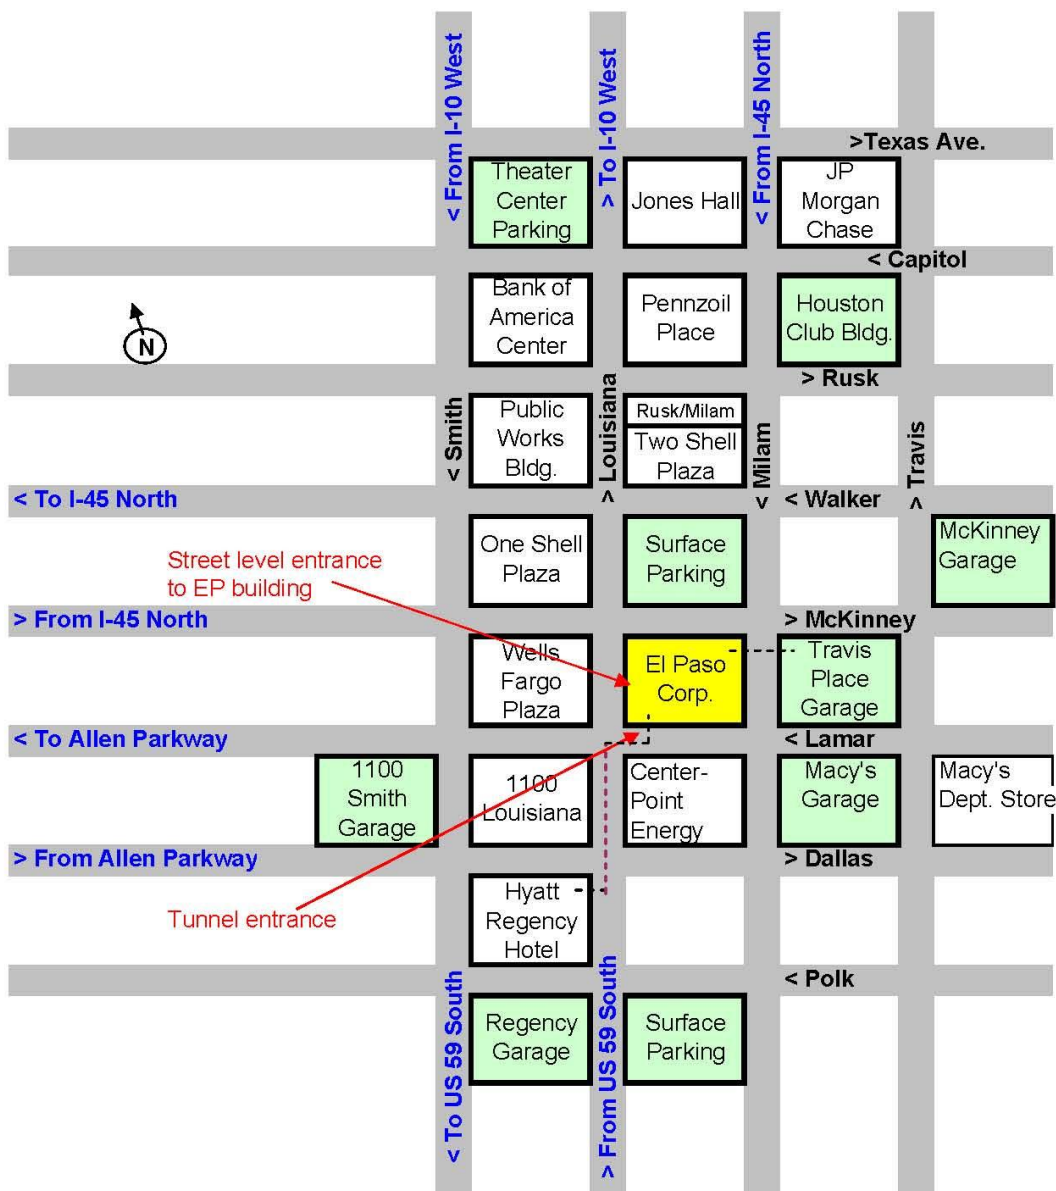

El Paso Corporation

The El Paso building is located at 1001 Louisiana St., between McKinney and Lamar. Public parking is available in the Travis Place garage and many different surface lots. Surface lots tend to be more expensive.

Enter the El Paso Building on the 1st floor from either the Louisiana entrance or the Milam entrance. Proceed to the security desk. You will be asked to sign in and then you will be escorted to the meeting room. If you enter the building in the tunnel, you will either need to use the service elevator or the stairs to enter the building from the first floor. There is no access through the tunnel for guests visiting the building. Please ensure you have picture ID available.